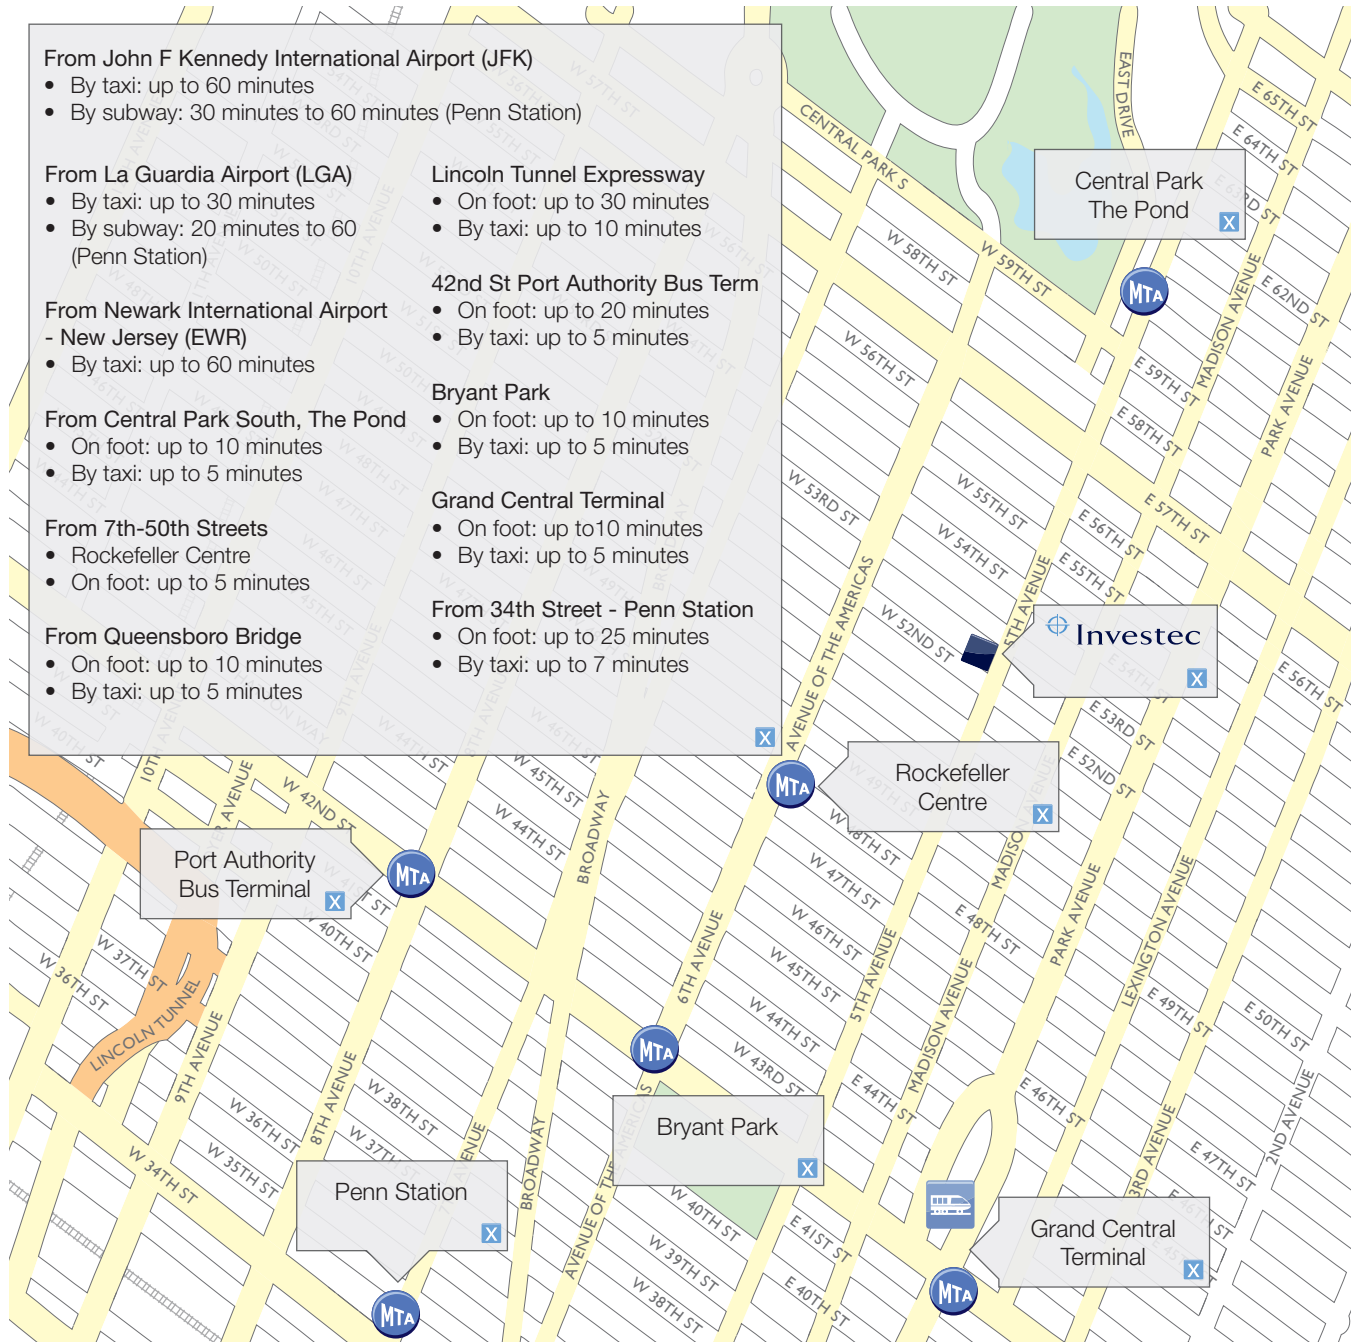

New York

666 Fifth Avenue, 15th Floor
New York NY 10103
United States of America
Tel: +1 212 786 7589
www.investec.com

N

Investec office

Metro

Rail service

[Click to view directions](#)

New York

666 Fifth Avenue, 15th Floor
 New York NY 10103
 United States of America
 Tel: +1 212 786 7589
 www.investec.com

N

-  Investec office
-  Metro
-  Rail service